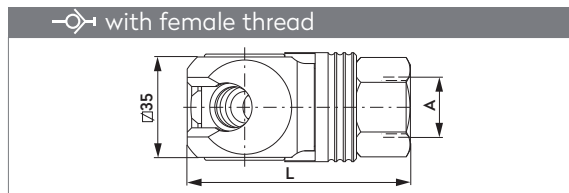

tst®

SC Series G

DN11 1/2"

SWING COUPLING SCHWENKKUPPLUNG

A	Part No.	L
G3/8	205 00 132	73.8
G1/2	205 00 133	77.8
G3/4	205 00 134	80.3
NPT3/8	205 00 138	78.8
NPT1/2	205 00 139	82.3
NPT3/4	205 00 140	83.3

A	Part No.	L
G3/8	205 00 135	70.3
G1/2	205 00 136	70.3
G3/4	205 00 137	70.3
NPT3/8	205 00 141	70.3
NPT1/2	205 00 142	70.3
NPT3/4	205 00 143	70.3

D	Part No.	L
13 mm 1/2"	205 00 737	93.3

PLUG STECKNIPPEL

A	Part No.	L	SW
G3/8	255 00 131	51.0	24
G1/2	255 00 132	51.0	24
G3/4	255 00 133	51.0	27
NPT3/8	255 00 137	51.0	24
NPT1/2	255 00 138	51.0	24
NPT3/4	255 00 139	51.0	27

A	Part No.	L	SW
G3/8	255 00 128	65.0	24
G1/2	255 00 129	65.0	24
G3/4	255 00 130	69.0	32
NPT3/8	255 00 134	65.0	24
NPT1/2	255 00 135	67.0	27
NPT3/4	255 00 136	69.0	32

D	Part No.	L	\varnothing
10 mm 3/8"	255 00 140	64.0	17
13 mm 1/2"	255 00 141	64.0	17
16 mm 5/8"	255 00 142	66.0	22