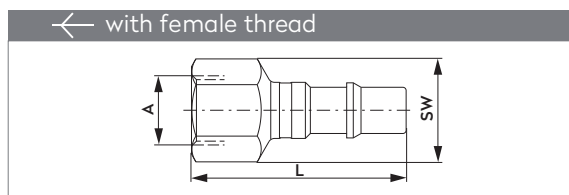

tst®

SC Series G

DN11 1/2"

SWING COUPLING SCHWENKKUPPLUNG

A	Part No.	L
G3/8	205 00 132	73.8
G1/2	205 00 133	77.8
G3/4	205 00 134	80.3
NPT3/8	205 00 138	78.8
NPT1/2	205 00 139	82.3
NPT3/4	205 00 140	83.3

A	Part No.	L
G3/8	205 00 135	70.3
G1/2	205 00 136	70.3
G3/4	205 00 137	70.3
NPT3/8	205 00 141	70.3
NPT1/2	205 00 142	70.3
NPT3/4	205 00 143	70.3

D	Part No.	L
13 mm 1/2"	205 00 737	93.3

PLUG STECKNIPPEL

A	Part No.	L	SW
G3/8	255 00 131	51.0	24
G1/2	255 00 132	51.0	24
G3/4	255 00 133	51.0	27
NPT3/8	255 00 137	51.0	24
NPT1/2	255 00 138	51.0	24
NPT3/4	255 00 139	51.0	27

A	Part No.	L	SW
G3/8	255 00 128	65.0	24
G1/2	255 00 129	65.0	24
G3/4	255 00 130	69.0	32
NPT3/8	255 00 134	65.0	24
NPT1/2	255 00 135	67.0	27
NPT3/4	255 00 136	69.0	32

D	Part No.	L	\varnothing
10 mm 3/8"	255 00 140	64.0	17
13 mm 1/2"	255 00 141	64.0	17
16 mm 5/8"	255 00 142	66.0	22