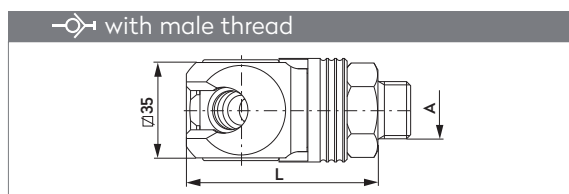

tst®

SC Series G

DN11 1/2"

SWING COUPLING SCHWENKKUPPLUNG

A	Part No.	L
G3/8	205 00 132	73.8
G1/2	205 00 133	77.8
G3/4	205 00 134	80.3
NPT3/8	205 00 138	78.8
NPT1/2	205 00 139	82.3
NPT3/4	205 00 140	83.3

A	Part No.	L
G3/8	205 00 135	70.3
G1/2	205 00 136	70.3
G3/4	205 00 137	70.3
NPT3/8	205 00 141	70.3
NPT1/2	205 00 142	70.3
NPT3/4	205 00 143	70.3

D	Part No.	L
13 mm 1/2"	205 00 737	93.3

PLUG STECKNIPPEL

A	Part No.	L	SW
G3/8	255 00 131	51.0	24
G1/2	255 00 132	51.0	24
G3/4	255 00 133	51.0	27
NPT3/8	255 00 137	51.0	24
NPT1/2	255 00 138	51.0	24
NPT3/4	255 00 139	51.0	27

A	Part No.	L	SW
G3/8	255 00 128	65.0	24
G1/2	255 00 129	65.0	24
G3/4	255 00 130	69.0	32
NPT3/8	255 00 134	65.0	24
NPT1/2	255 00 135	67.0	27
NPT3/4	255 00 136	69.0	32

D	Part No.	L	\varnothing
10 mm 3/8"	255 00 140	64.0	17
13 mm 1/2"	255 00 141	64.0	17
16 mm 5/8"	255 00 142	66.0	22