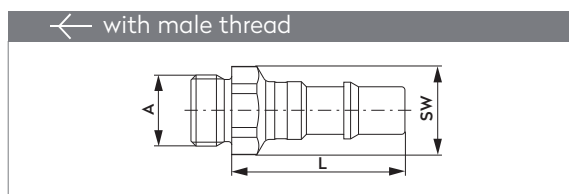

tst®

SC Series G

DN11 1/2"

SWING COUPLING SCHWENKKUPPLUNG

A	Part No.	L
G3/8	205 00 132	73.8
G1/2	205 00 133	77.8
G3/4	205 00 134	80.3
NPT3/8	205 00 138	78.8
NPT1/2	205 00 139	82.3
NPT3/4	205 00 140	83.3

A	Part No.	L
G3/8	205 00 135	70.3
G1/2	205 00 136	70.3
G3/4	205 00 137	70.3
NPT3/8	205 00 141	70.3
NPT1/2	205 00 142	70.3
NPT3/4	205 00 143	70.3

D	Part No.	L
13 mm 1/2"	205 00 737	93.3

PLUG STECKNIPPEL

A	Part No.	L	SW
G3/8	255 00 131	51.0	24
G1/2	255 00 132	51.0	24
G3/4	255 00 133	51.0	27
NPT3/8	255 00 137	51.0	24
NPT1/2	255 00 138	51.0	24
NPT3/4	255 00 139	51.0	27

A	Part No.	L	SW
G3/8	255 00 128	65.0	24
G1/2	255 00 129	65.0	24
G3/4	255 00 130	69.0	32
NPT3/8	255 00 134	65.0	24
NPT1/2	255 00 135	67.0	27
NPT3/4	255 00 136	69.0	32

D	Part No.	L	\varnothing
10 mm 3/8"	255 00 140	64.0	17
13 mm 1/2"	255 00 141	64.0	17
16 mm 5/8"	255 00 142	66.0	22