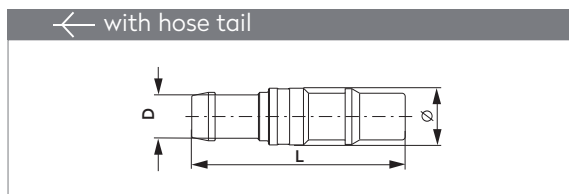

tst®

SC Series G

DN11 1/2"

SWING COUPLING SCHWENKKUPPLUNG

A	Part No.	L
G3/8	205 00 132	73.8
G1/2	205 00 133	77.8
G3/4	205 00 134	80.3
NPT3/8	205 00 138	78.8
NPT1/2	205 00 139	82.3
NPT3/4	205 00 140	83.3

A	Part No.	L
G3/8	205 00 135	70.3
G1/2	205 00 136	70.3
G3/4	205 00 137	70.3
NPT3/8	205 00 141	70.3
NPT1/2	205 00 142	70.3
NPT3/4	205 00 143	70.3

D	Part No.	L
13 mm 1/2"	205 00 737	93.3

PLUG STECKNIPPEL

A	Part No.	L	SW
G3/8	255 00 131	51.0	24
G1/2	255 00 132	51.0	24
G3/4	255 00 133	51.0	27
NPT3/8	255 00 137	51.0	24
NPT1/2	255 00 138	51.0	24
NPT3/4	255 00 139	51.0	27

A	Part No.	L	SW
G3/8	255 00 128	65.0	24
G1/2	255 00 129	65.0	24
G3/4	255 00 130	69.0	32
NPT3/8	255 00 134	65.0	24
NPT1/2	255 00 135	67.0	27
NPT3/4	255 00 136	69.0	32

D	Part No.	L	\varnothing
10 mm 3/8"	255 00 140	64.0	17
13 mm 1/2"	255 00 141	64.0	17
16 mm 5/8"	255 00 142	66.0	22