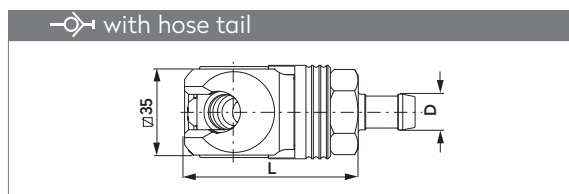

tst®

SC Series G

DN11 1/2"

SWING COUPLING SCHWENKKUPPLUNG

A	Part No.	L
G3/8	205 00 132	73.8
G1/2	205 00 133	77.8
G3/4	205 00 134	80.3
NPT3/8	205 00 138	78.8
NPT1/2	205 00 139	82.3
NPT3/4	205 00 140	83.3

A	Part No.	L
G3/8	205 00 135	70.3
G1/2	205 00 136	70.3
G3/4	205 00 137	70.3
NPT3/8	205 00 141	70.3
NPT1/2	205 00 142	70.3
NPT3/4	205 00 143	70.3

D	Part No.	L
13 mm 1/2"	205 00 737	93.3

PLUG STECKNIPPEL

A	Part No.	L	SW
G3/8	255 00 131	51.0	24
G1/2	255 00 132	51.0	24
G3/4	255 00 133	51.0	27
NPT3/8	255 00 137	51.0	24
NPT1/2	255 00 138	51.0	24
NPT3/4	255 00 139	51.0	27

A	Part No.	L	SW
G3/8	255 00 128	65.0	24
G1/2	255 00 129	65.0	24
G3/4	255 00 130	69.0	32
NPT3/8	255 00 134	65.0	24
NPT1/2	255 00 135	67.0	27
NPT3/4	255 00 136	69.0	32

D	Part No.	L	\varnothing
10 mm 3/8"	255 00 140	64.0	17
13 mm 1/2"	255 00 141	64.0	17
16 mm 5/8"	255 00 142	66.0	22